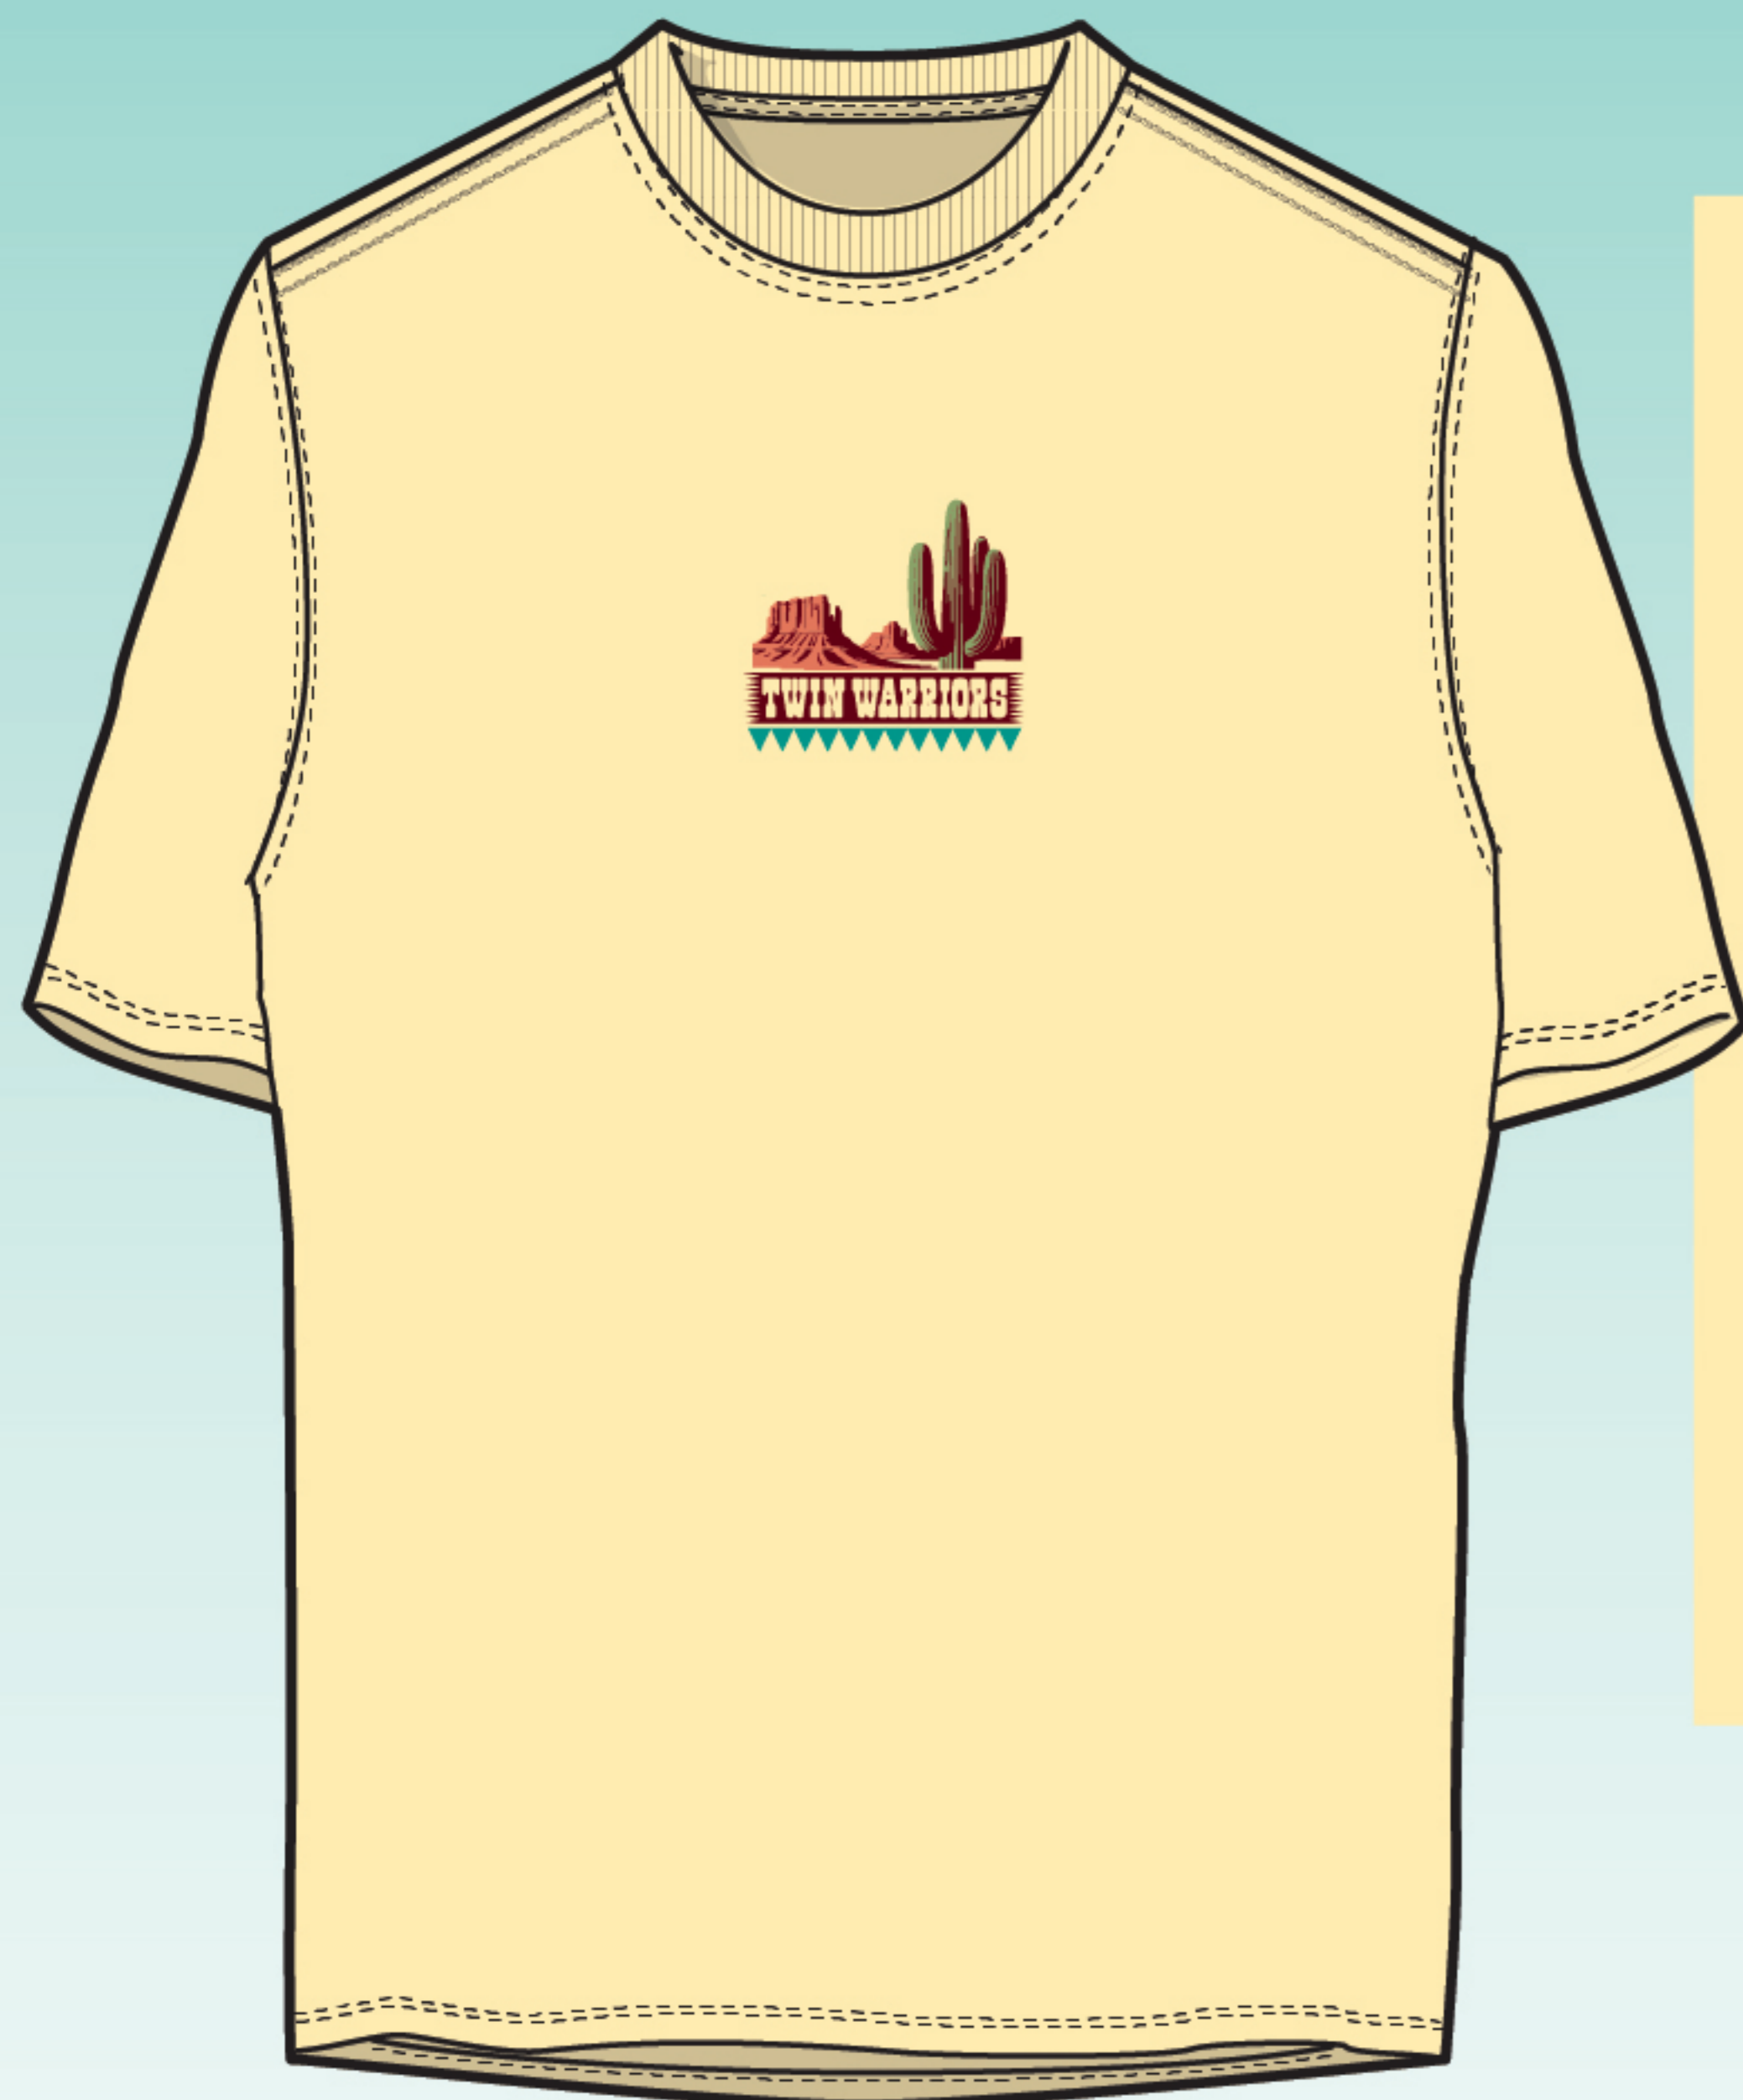

2026 GOLF SAMPLES

PRINT

GDH100 CW SS TEE
H6H - SUMMER SQUASH
AP004063656 CWP4
AP004063657 CWP4
48 MIN/ \$13.00

PRINT

GDH200 CW LS TEE
H67 - CONCRETE
AP004067188 CWP3/
AP004067189 CWDSP1
48 MIN/ \$16.00

EMB.

GDH400 CW FLEECE CREW
H6I - CYPRESS
AE003978649 E
12 MIN/\$26.25

APPLIQUE

GDH450 CW FLEECE HOOD
HWR - SALTWATER
AE004063968 4M99
36 MIN/ \$30.75

EMB.

GDH100 CW SS TEE
H6R - ANCHOR SLATE
AE001753173 E
12 MIN/\$13.00

PRINT

GDH125 CW WOMEN'S V-NECK TEE
HWOC - FRESHWATER
AP004063600 CWP2
12 MIN/ \$11.50

APPLIQUE

GDH400 CW FLEECE CREW
HW8F - MAUVE
AE004063801 2A11
36 MIN/ \$28.75

APPLIQUE

GDH425 CW 1/4 ZIP
AN3D - PARCHMENT
AE004065337 4A1
36 MIN/ \$28.00